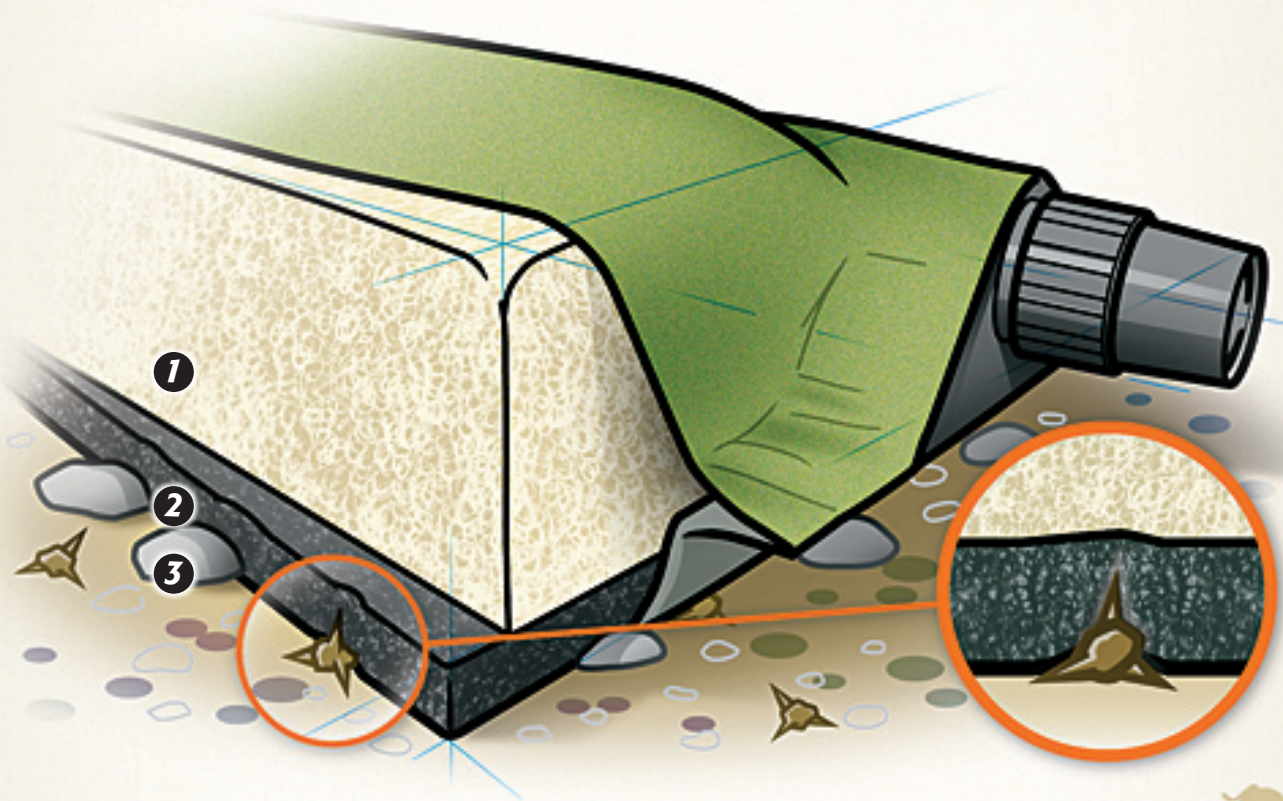

THERMA-REST®

THE TOUGHSKIN™ TECHNICAL ADVANTAGE

Therm-a-Rest's latest technical innovation is the puncture-resistant construction featured in our new ToughSkin mattresses. This design sandwiches the mattress' air-holding seal **2** between a top layer of open-cell foam **1** and a bottom layer of closed-cell foam **3**, joining them all with our guaranteed foam-to-fabric bond. Because the air-holding seal is protected by a bottom layer of closed-cell foam, the resulting mattress is extremely puncture-resistant, providing unprecedented protection from thorns and sharp rocks. And, in the unlikely event of a puncture, it continues to provide essential warmth, comfort, and performance.