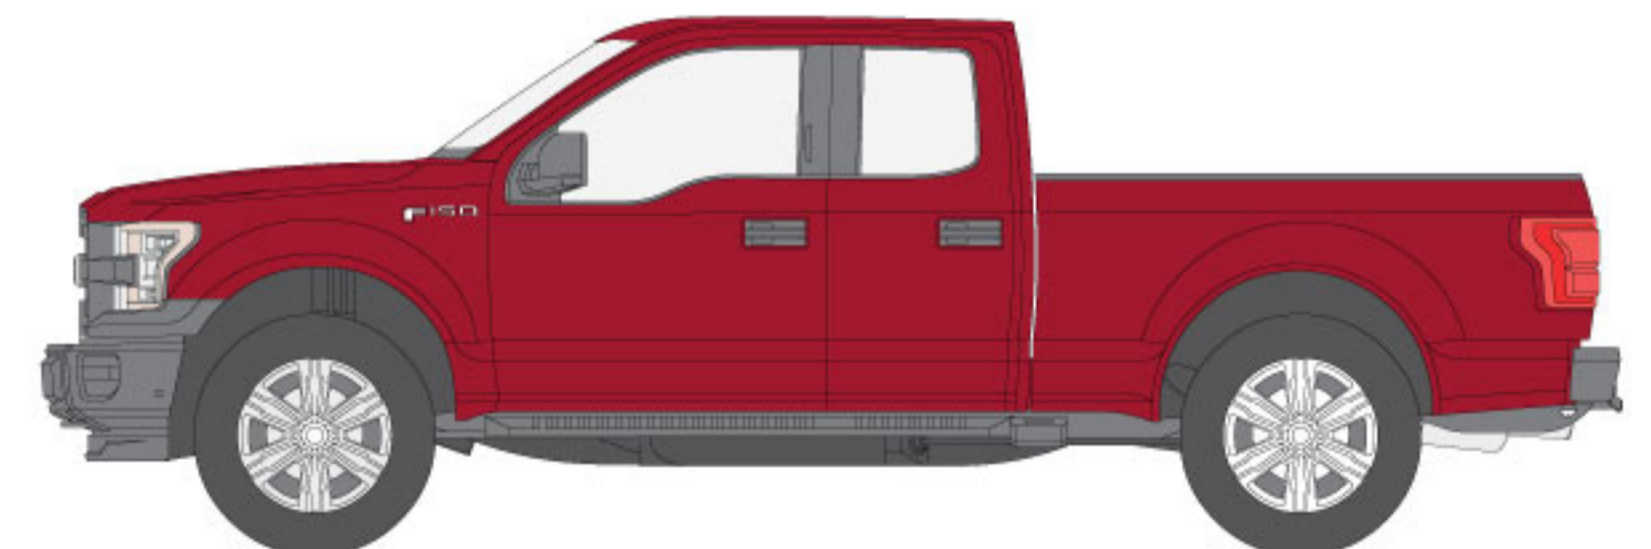

# VEHICLE FIT GUIDE

## MEGAMAT DUO M DIMENSIONS: 41" wide x 72" long x 3.9 thick"

Many mid-size trucks, compact and mid-size SUVs and wagons.

## MEGAMAT DUO LW DIMENSIONS: 52" wide x 77.6" long x 3.9 thick"

Many full-size trucks, passenger vans and SUVs

Also fits →  
MegaMat Duo  
Queen size.

MegaMat Duo is also a great option for many roof-top tents.