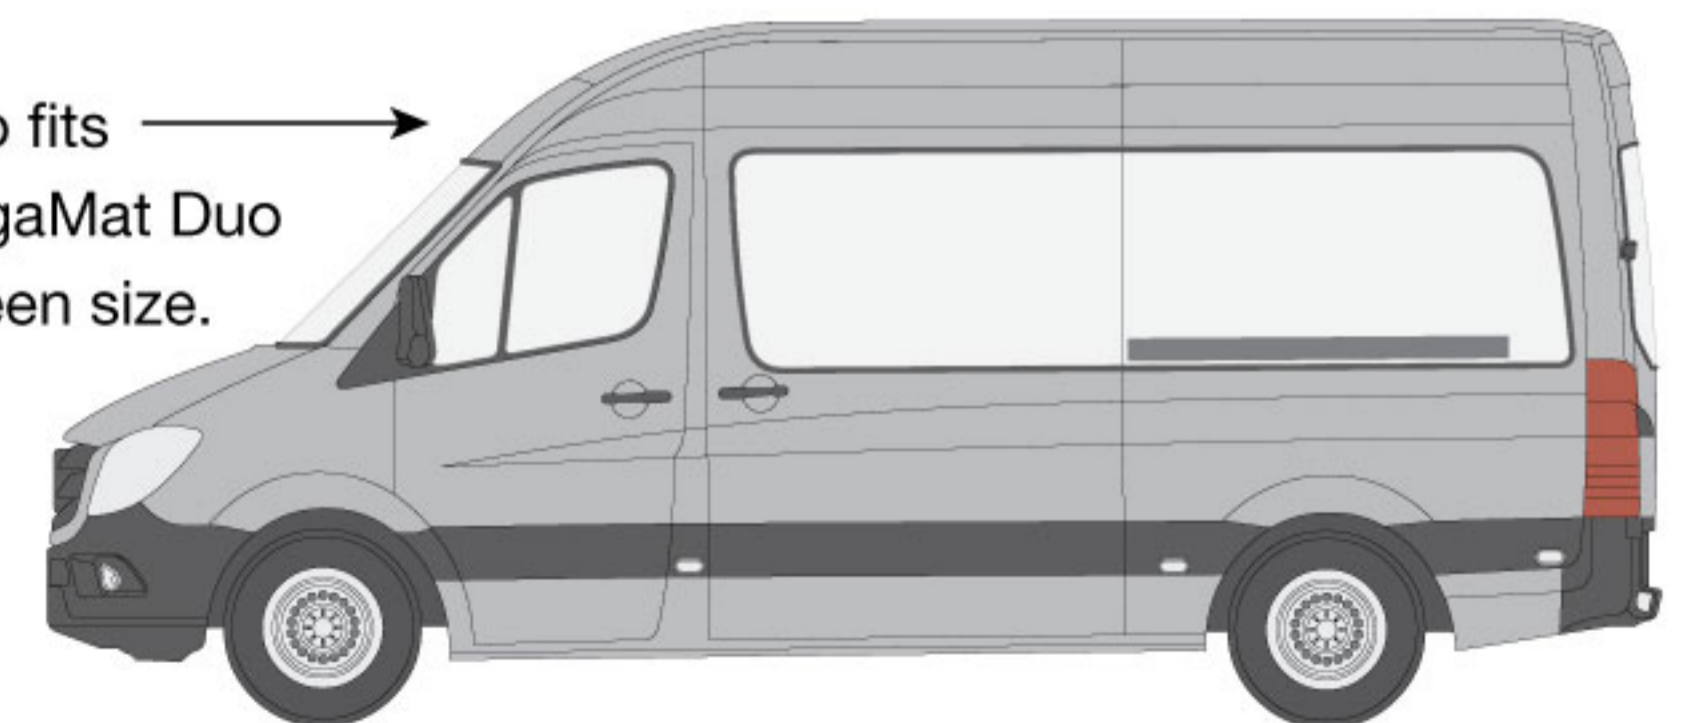

## MEGAMAT DUO M DIMENSIONS: 41" wide x 72" long x 3.9 thick"

Many mid-size trucks, compact and mid-size SUVs and wagons.

## MEGAMAT DUO LW DIMENSIONS: 52" wide x 77.6" long x 3.9 thick"

Many full-size trucks, passenger vans and SUVs

Also fits →  
MegaMat Duo  
Queen size.

MegaMat Duo is also a great option for many roof-top tents.