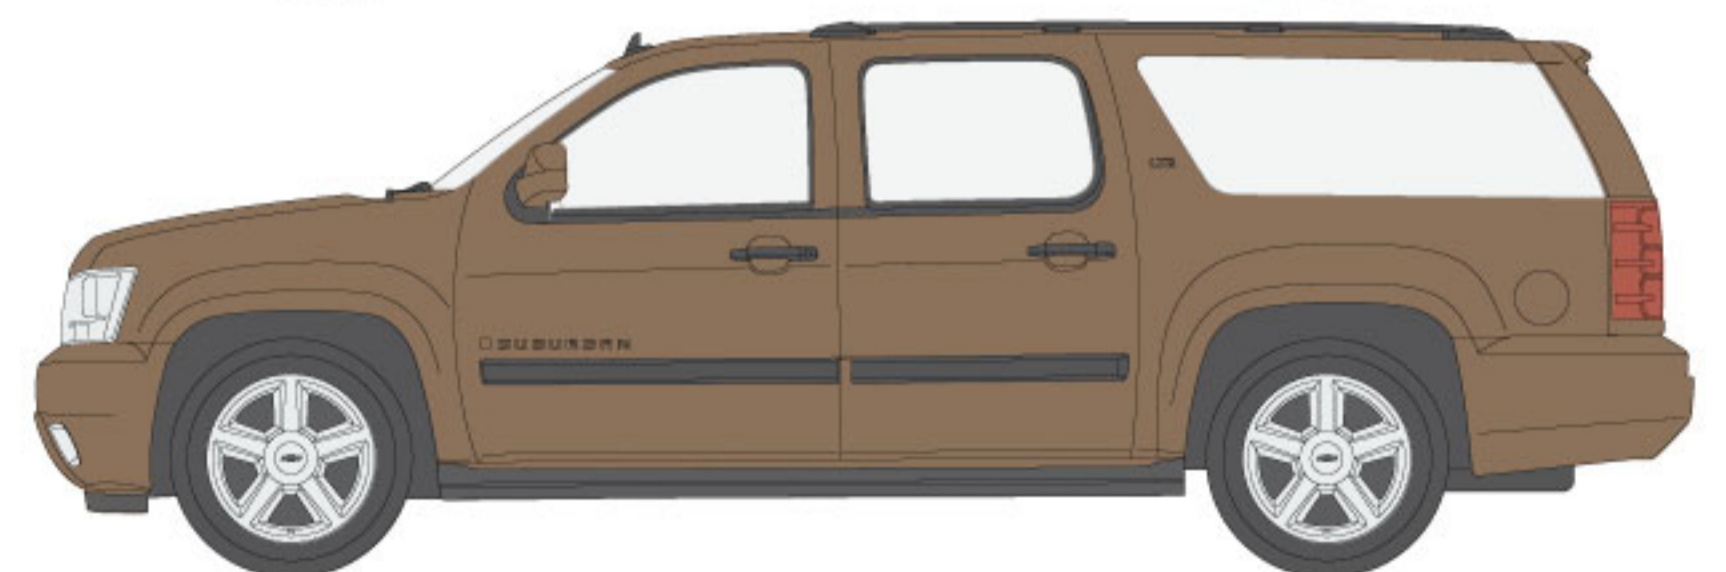

# VEHICLE FIT GUIDE

## MEGAMAT DUO M DIMENSIONS: 41" wide x 72" long x 3.9 thick"

Many mid-size trucks, compact and mid-size SUVs and wagons.

## MEGAMAT DUO LW DIMENSIONS: 52" wide x 77.6" long x 3.9 thick"

Many full-size trucks, passenger vans and SUVs

Also fits →  
MegaMat Duo  
Queen size.

MegaMat Duo is also a great option for many roof-top tents.