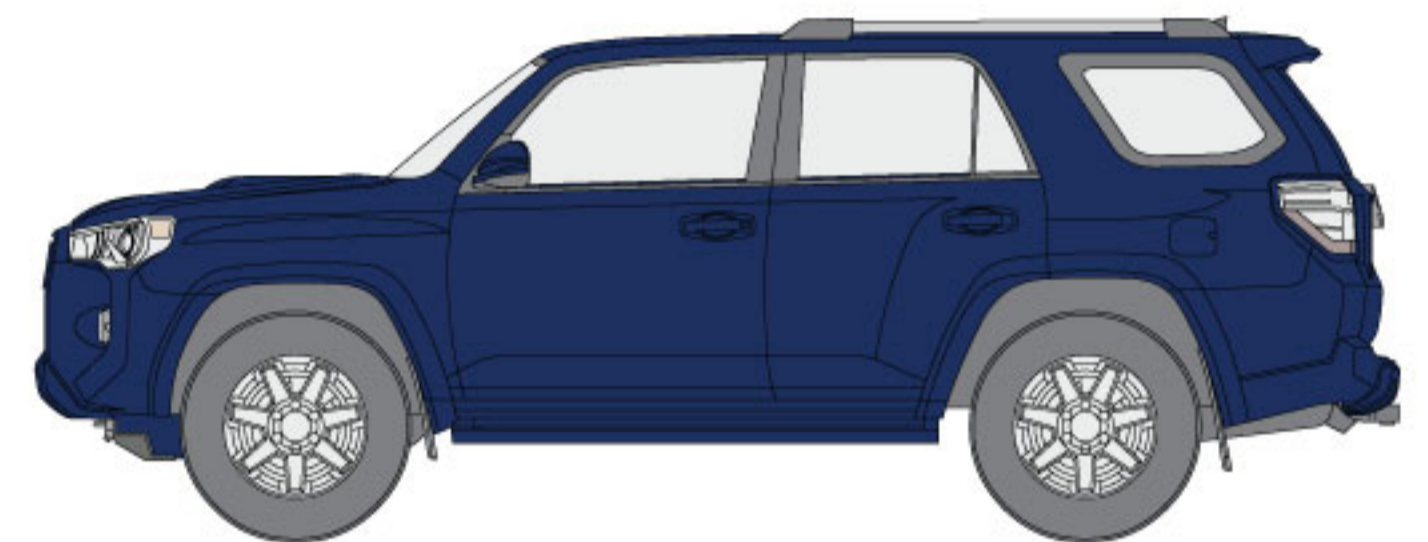

# VEHICLE FIT GUIDE

## MEGAMAT DUO M DIMENSIONS: 41" wide x 72" long x 3.9 thick"

Many mid-size trucks, compact and mid-size SUVs and wagons.

## MEGAMAT DUO LW DIMENSIONS: 52" wide x 77.6" long x 3.9 thick"

Many full-size trucks, passenger vans and SUVs

Also fits →  
MegaMat Duo  
Queen size.

MegaMat Duo is also a great option for many roof-top tents.