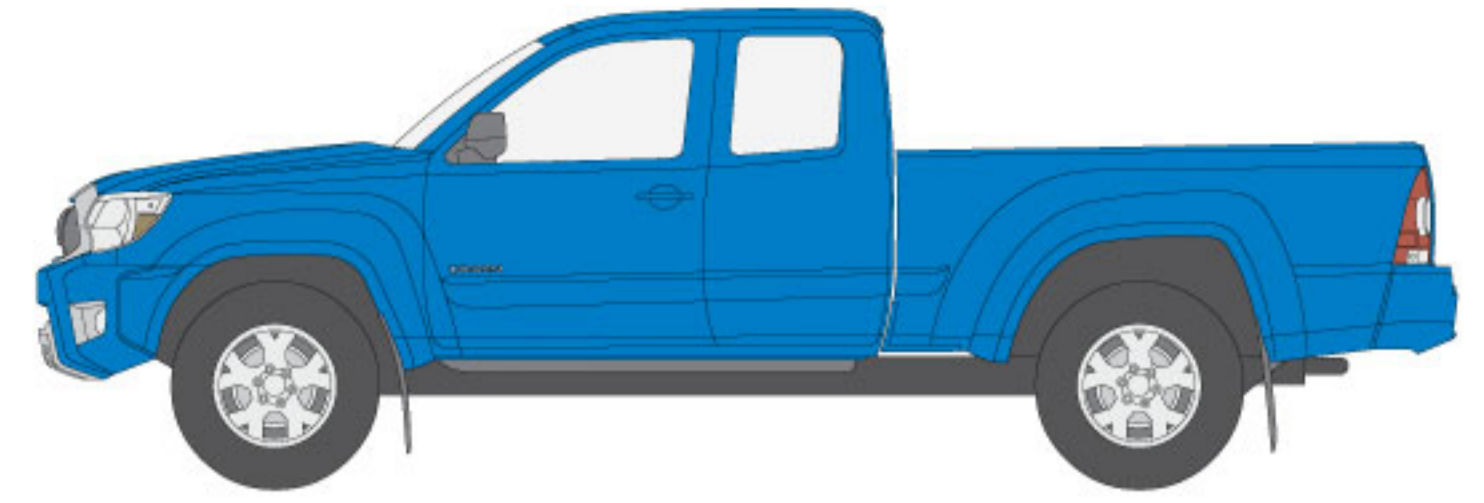

# VEHICLE FIT GUIDE

## MEGAMAT DUO M DIMENSIONS: 41" wide x 72" long x 3.9 thick"

Many mid-size trucks, compact and mid-size SUVs and wagons.

## MEGAMAT DUO LW DIMENSIONS: 52" wide x 77.6" long x 3.9 thick"

Many full-size trucks, passenger vans and SUVs

Also fits →  
MegaMat Duo  
Queen size.

MegaMat Duo is also a great option for many roof-top tents.