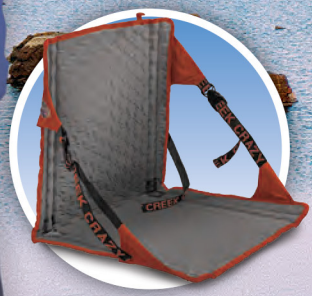

CRAZY CREEK CHAIR SIZING CHART

Original Chair™, HEX 2.0™ Original Chair and The Chair™

The Original Chair™, HEX 2.0™ Original Chair and The Chair™ are recommended for individuals

5 feet 11 inches and under.

LongBack Chair™, HEX 2.0™ LongBack, HEX 2.0™ PowerLounger™ and Comfort Chair™

The Longback Chair™ (4" taller and 2" wider than the Original Chair™), HEX 2.0™ Longback (4" taller and 2" wider than the HEX 2.0™ Original Chair), HEX 2.0™ PowerLounger™ and the Comfort Chair™ are recommended for individuals

6 feet and taller.

Product	5 feet 11 inches or shorter	6 feet or taller
Original Chair™		
HEX 2.0™ Original Chair		
The Chair™		
LongBack Chair™		
HEX 2.0™ LongBack		
Comfort Chair™		
HEX 2.0™ PowerLounger™		