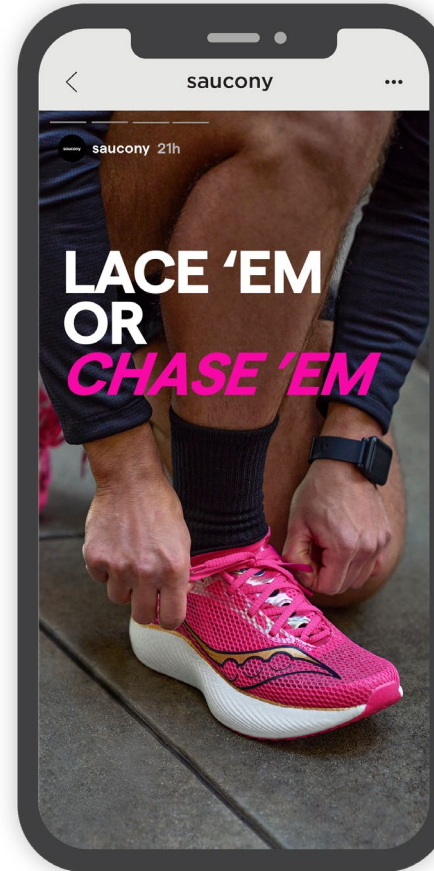

ASSETS

INFEEED
CAPTION
EXAMPLE

PB on race day? Or pushing the pace on your daily miles? The Endorphin Pro 3 has you covered no matter what.

HASHTAGS

#Saucony

Need extra pop? The carbon-plated Endorphin Pro 3 comes equipped with all the tools you need to get the most out of your daily miles.

#Saucony

The ultimate go-fast experience is here. Lace up the Endorphin Pro 3 and push past your limits.

#Saucony

03 DIGITAL

In the Digital folder, you can find a range of banners for use online. The open files have also been provided. However, we ask you to respect our brand guidelines when resizing.