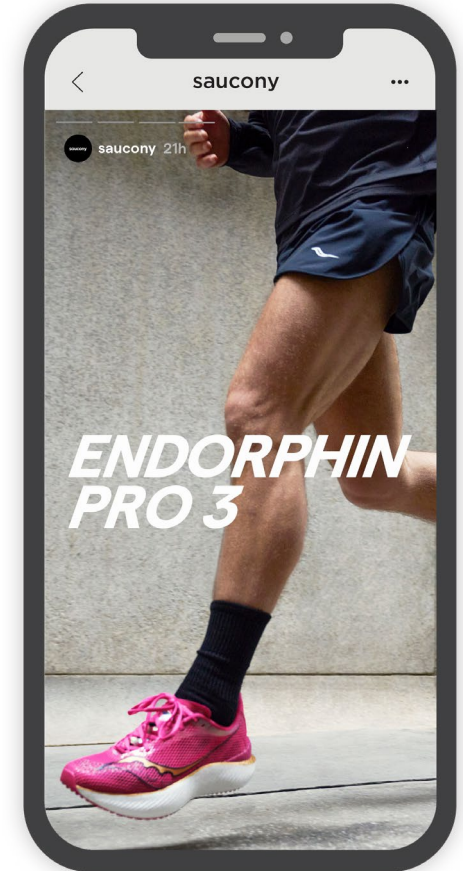

ASSETS

INFEEED
CAPTION
EXAMPLE

PB on race day? Or pushing the pace on your daily miles? The Endorphin Pro 3 has you covered no matter what.

HASHTAGS

#Saucony

Need extra pop? The carbon-plated Endorphin Pro 3 comes equipped with all the tools you need to get the most out of your daily miles.

#Saucony

The ultimate go-fast experience is here. Lace up the Endorphin Pro 3 and push past your limits.

#Saucony

03 DIGITAL

In the Digital folder, you can find a range of banners for use online. The open files have also been provided. However, we ask you to respect our brand guidelines when resizing.

ASSETS →

saucony
ENDORPHIN PRO 3
Lace 'em or chase 'em.
[SHOP NOW](#)

saucony **ENDORPHIN PRO 3** [SHOP NOW](#)

saucony
ENDORPHIN PRO 3
Lace 'em or chase 'em.
[SHOP NOW](#)

saucony
ENDORPHIN PRO 3
Lace 'em or chase 'em.
[SHOP NOW](#)