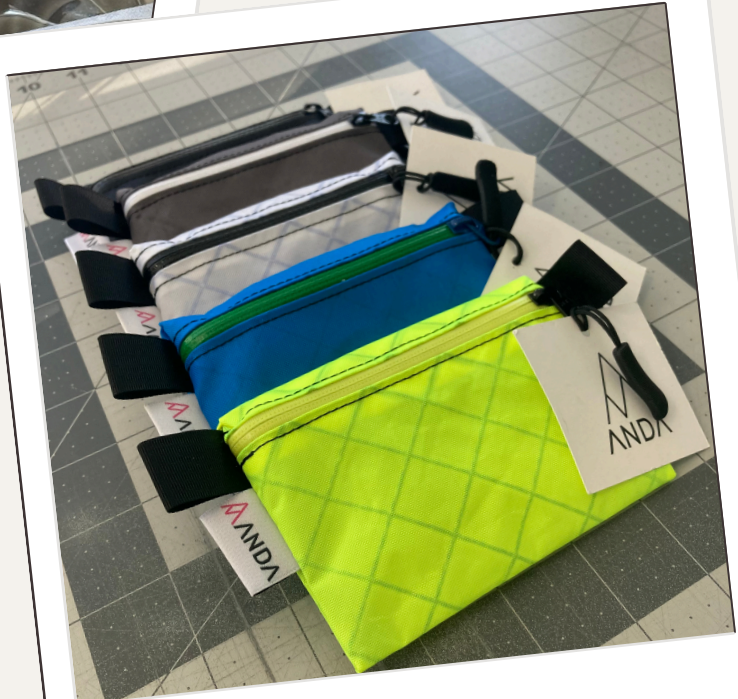

[Essentials Set](#)

\$72

Think Blue

[The SURF BAG](#)

\$34.95

Use code: REI15 for 15% off

KOBEES

[Fruit Flavors](#)